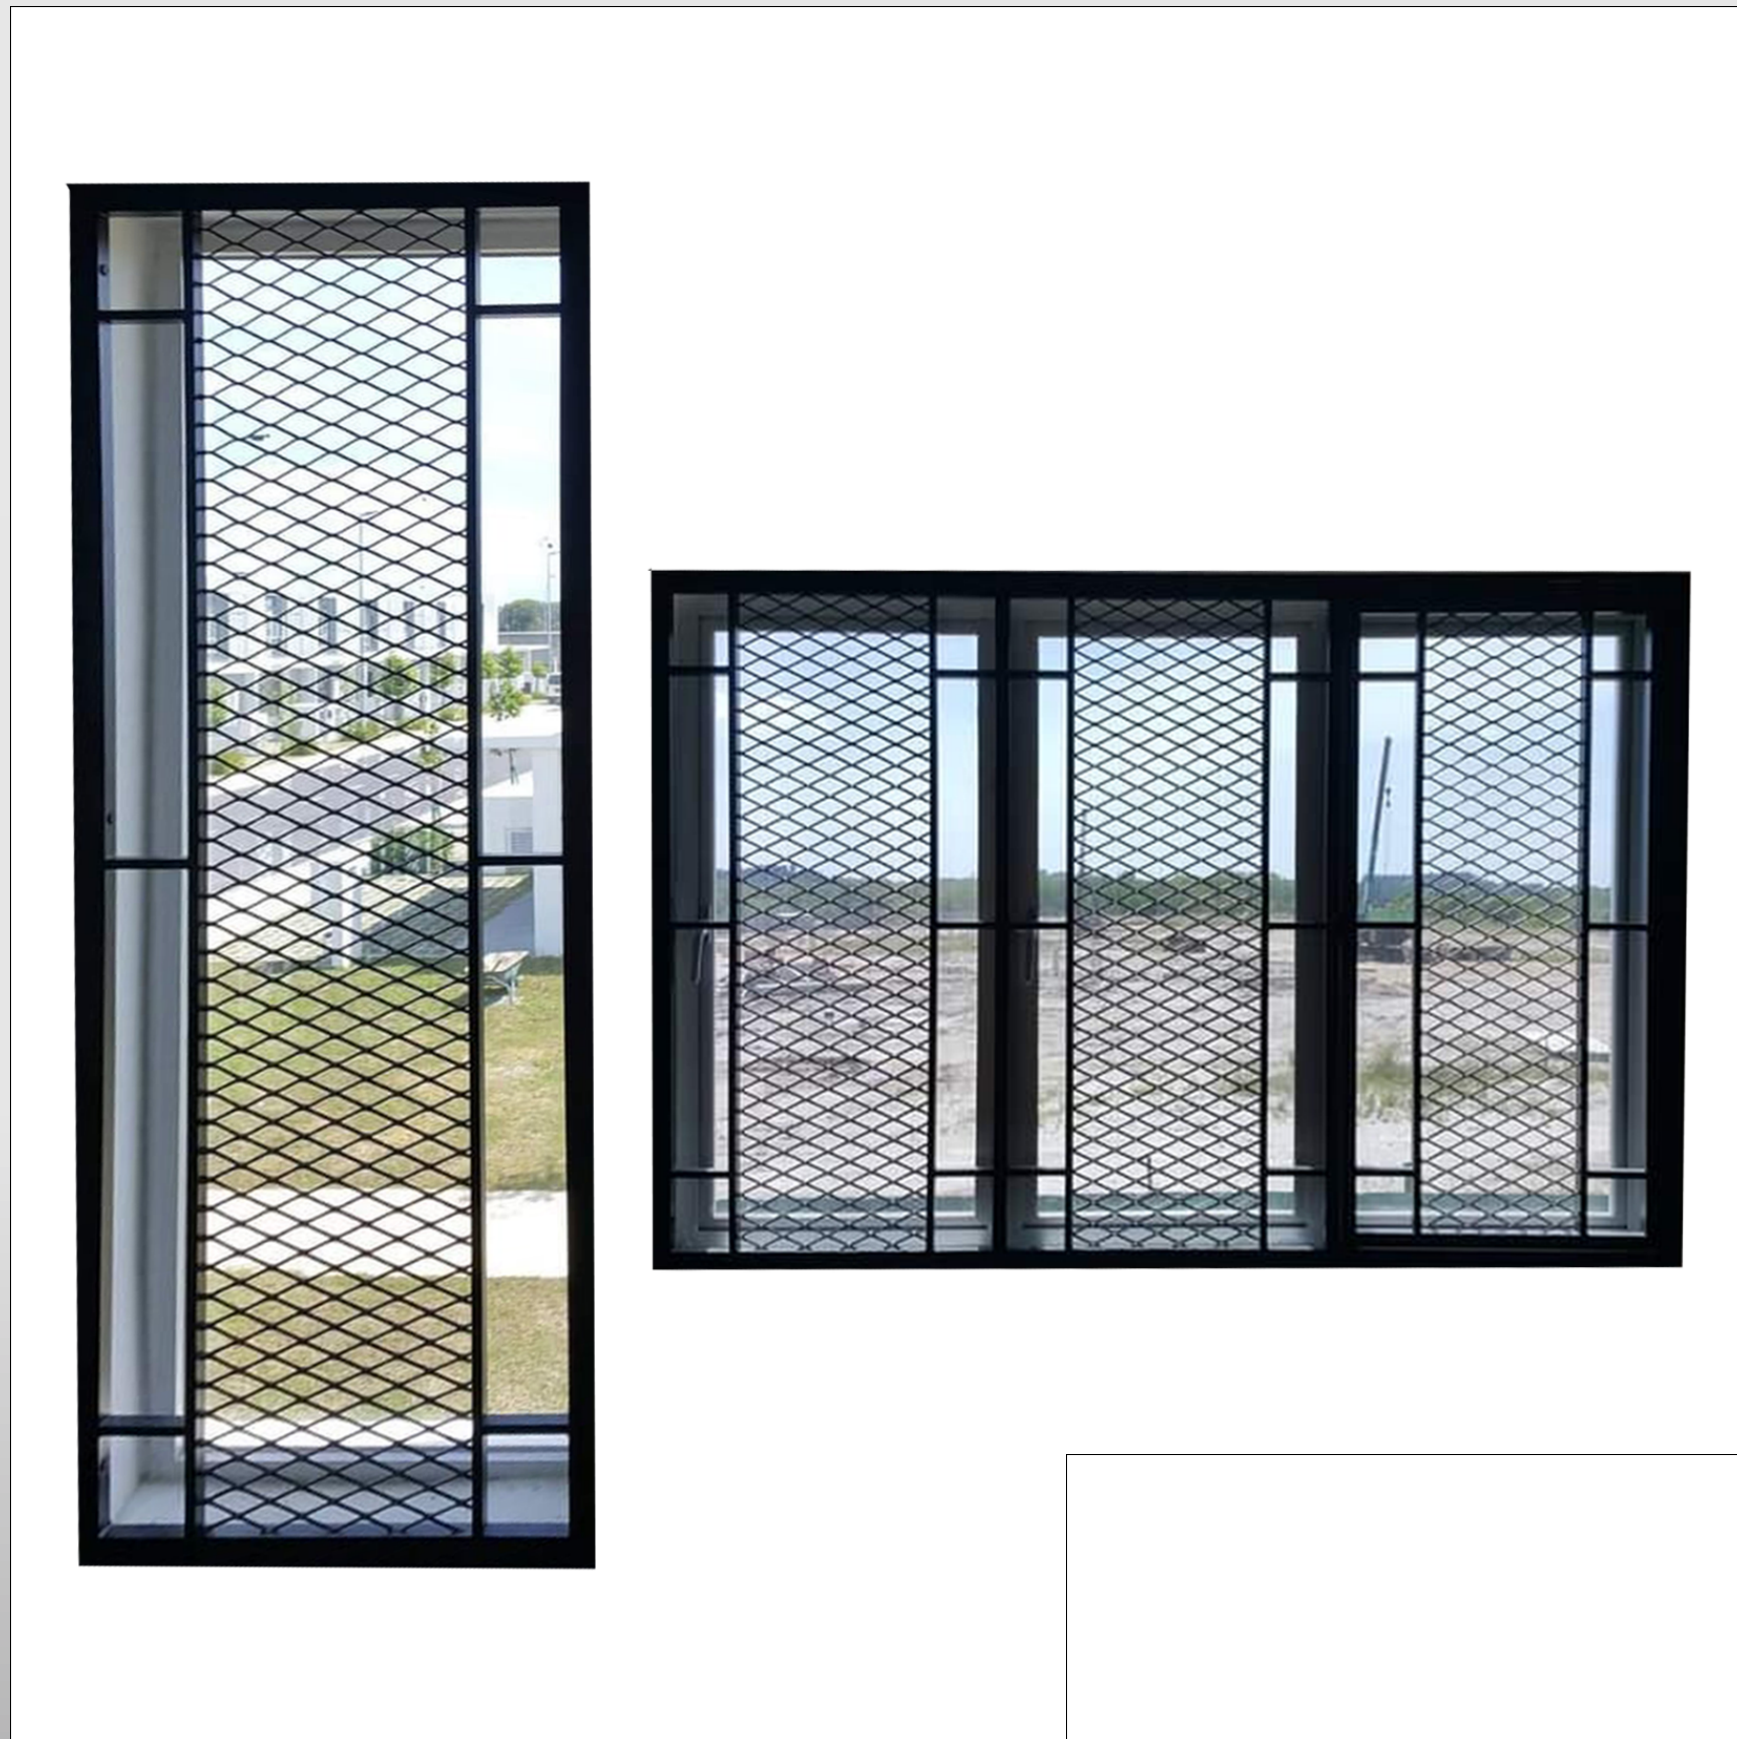

Window (With Mesh)

Mesh Window 2