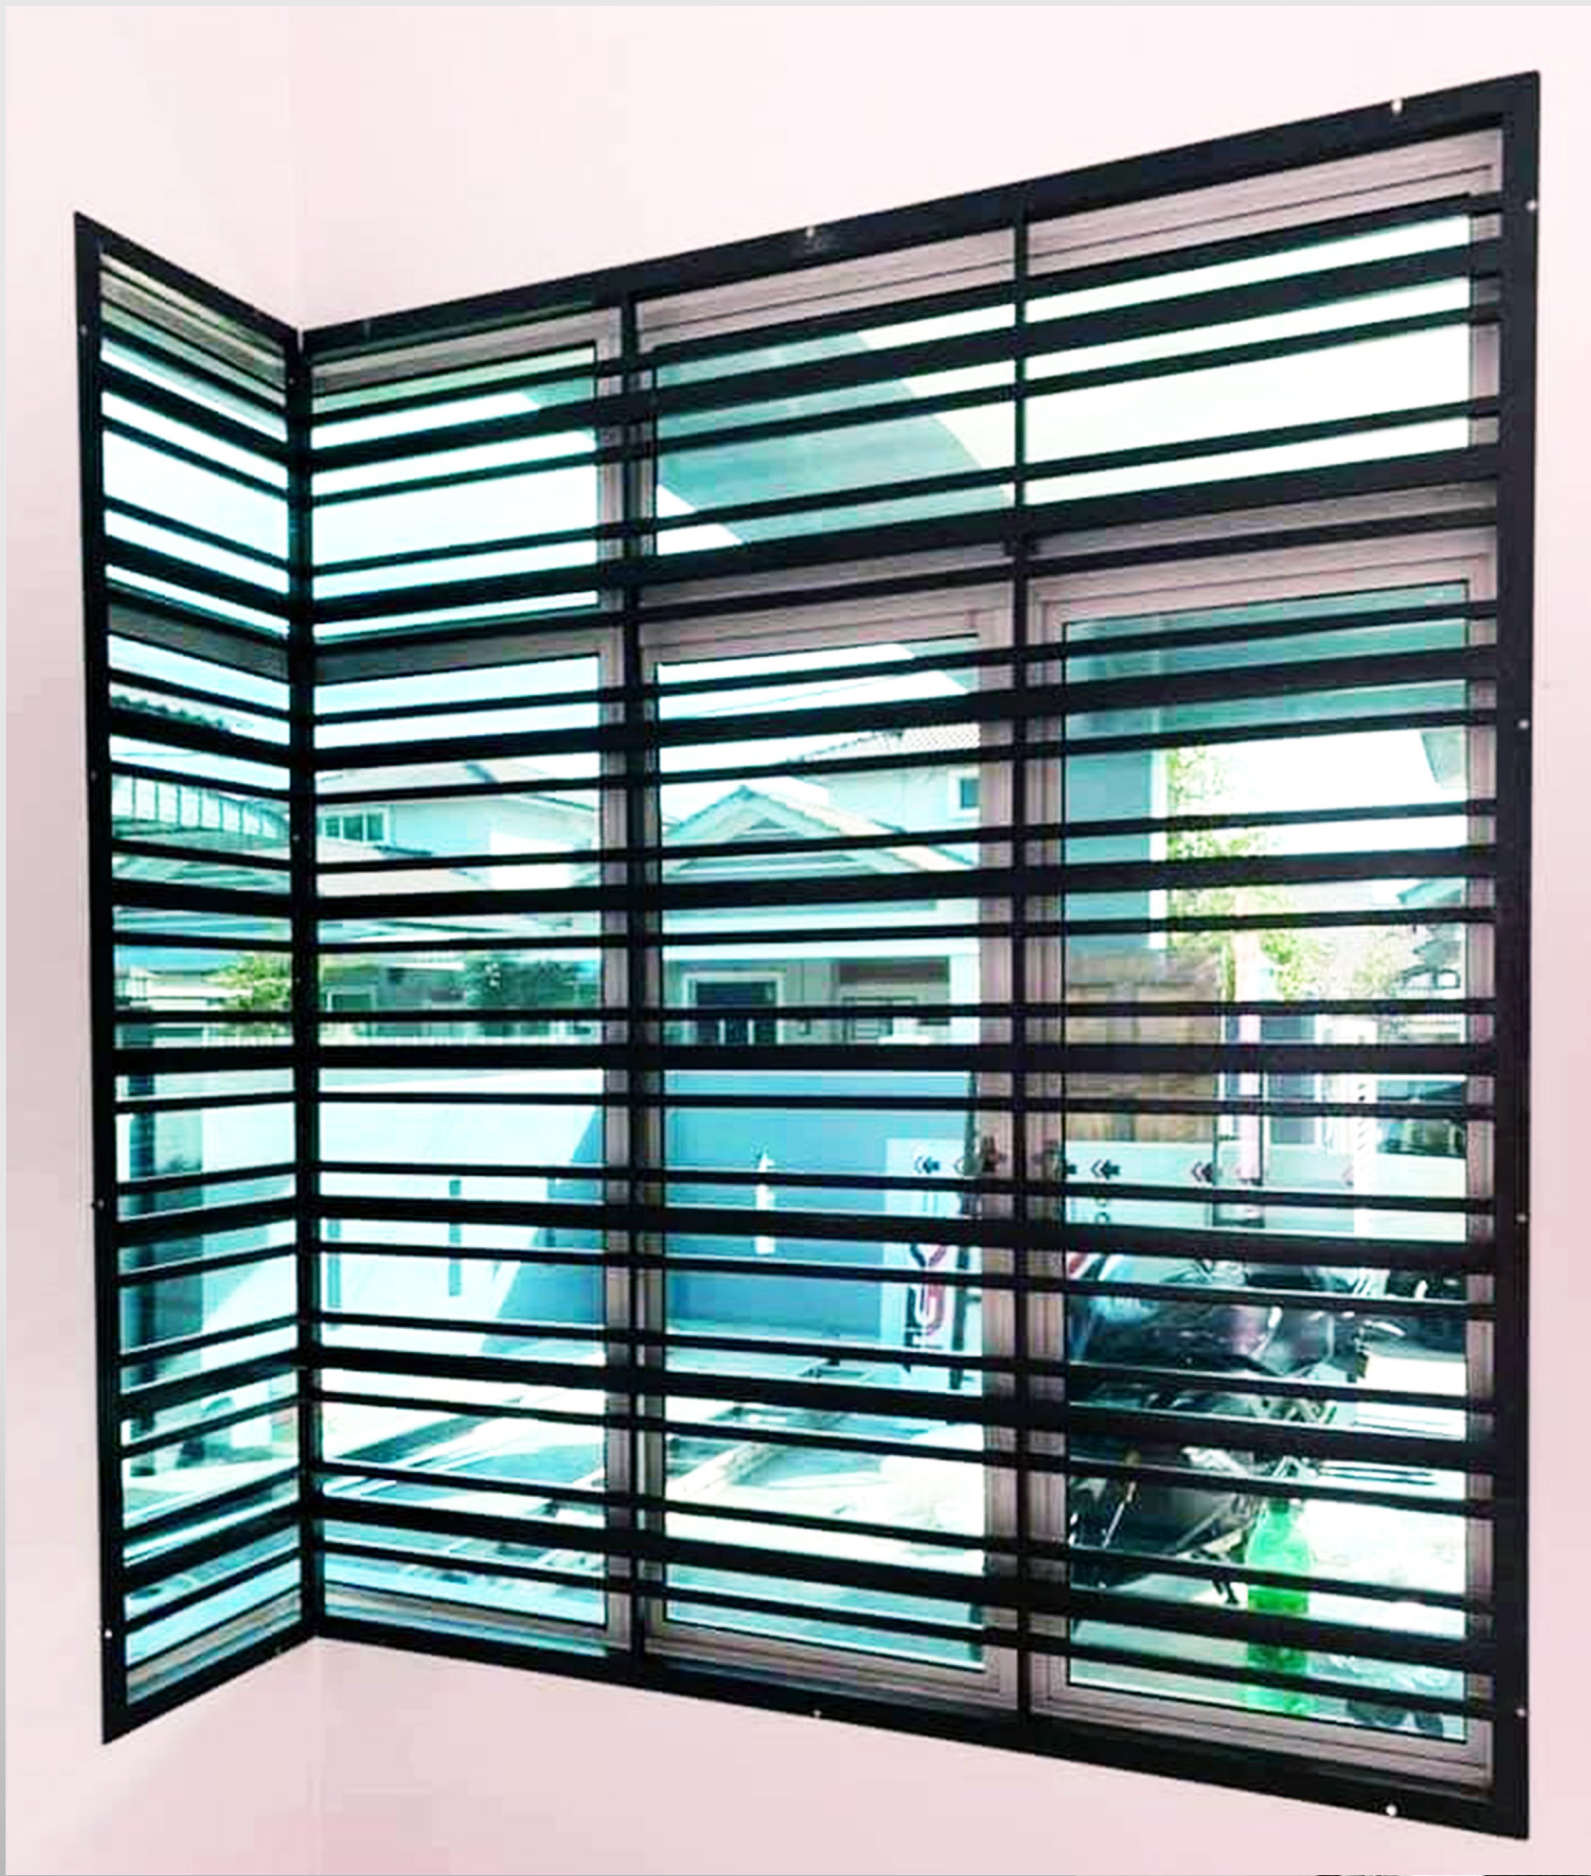

Mesh Window 4

Window (No Mesh)

Window
Modern