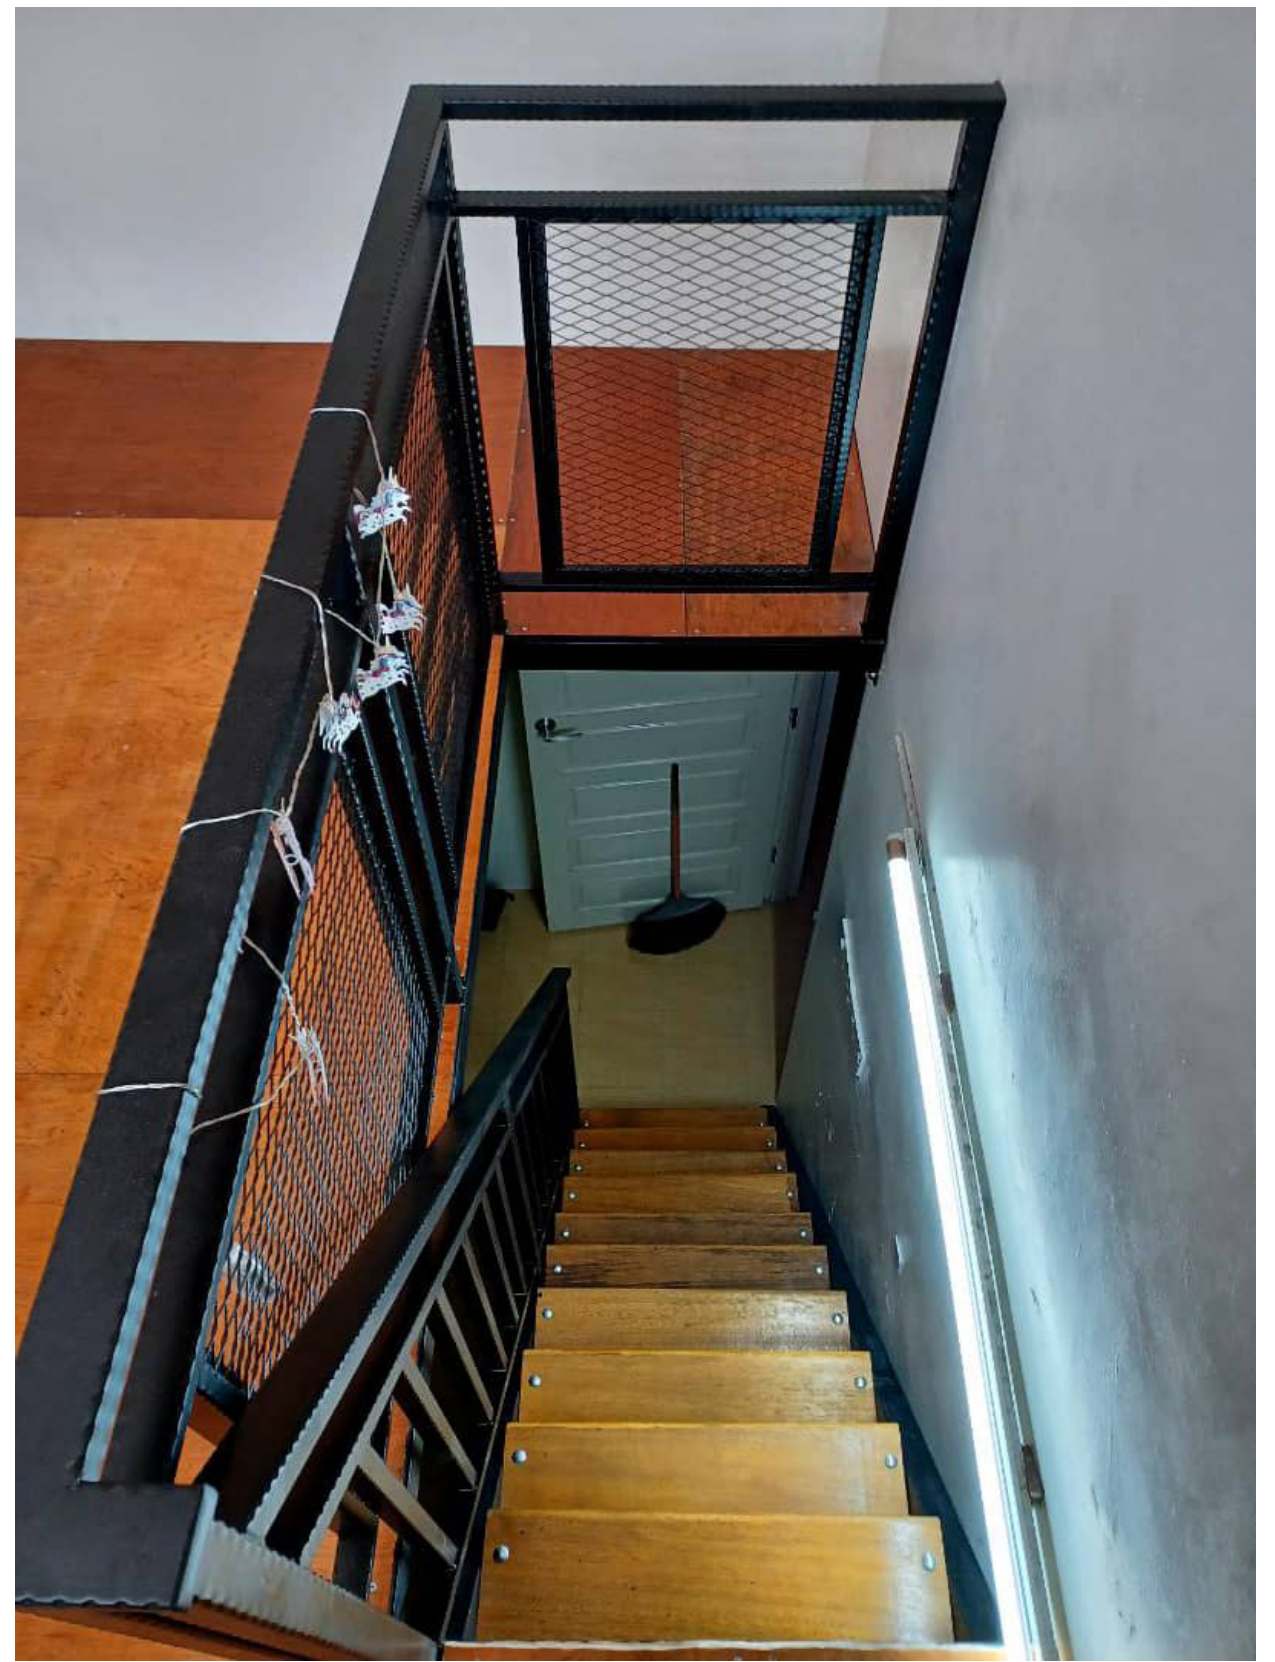

Attic (Basic)