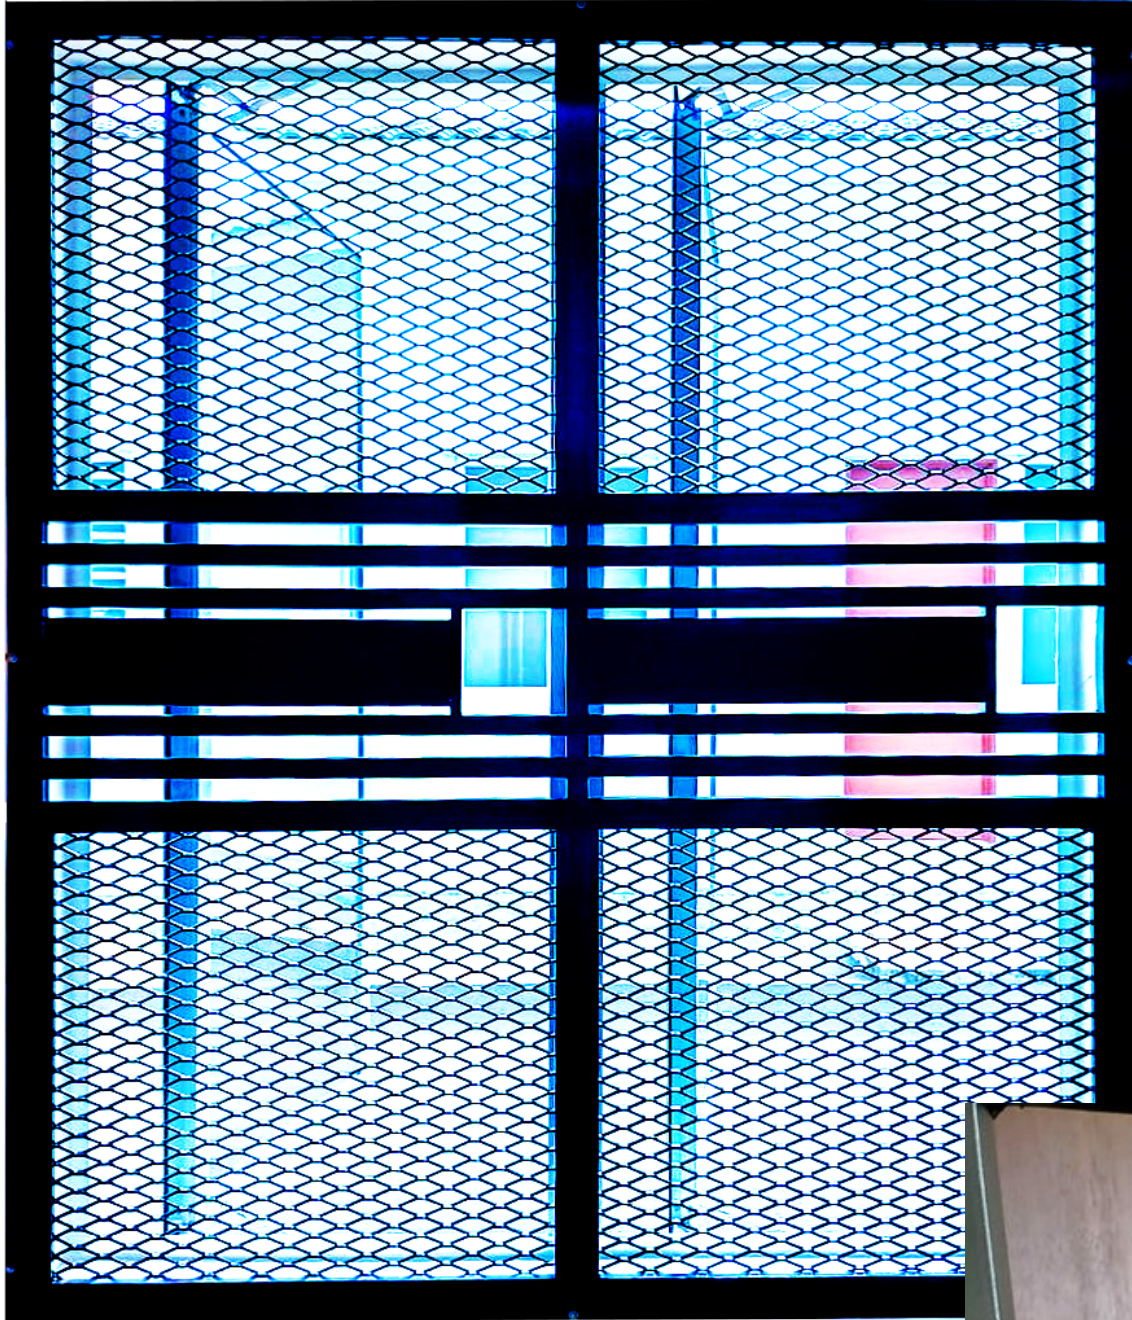

Window (With Mesh)

Mesh Window 3