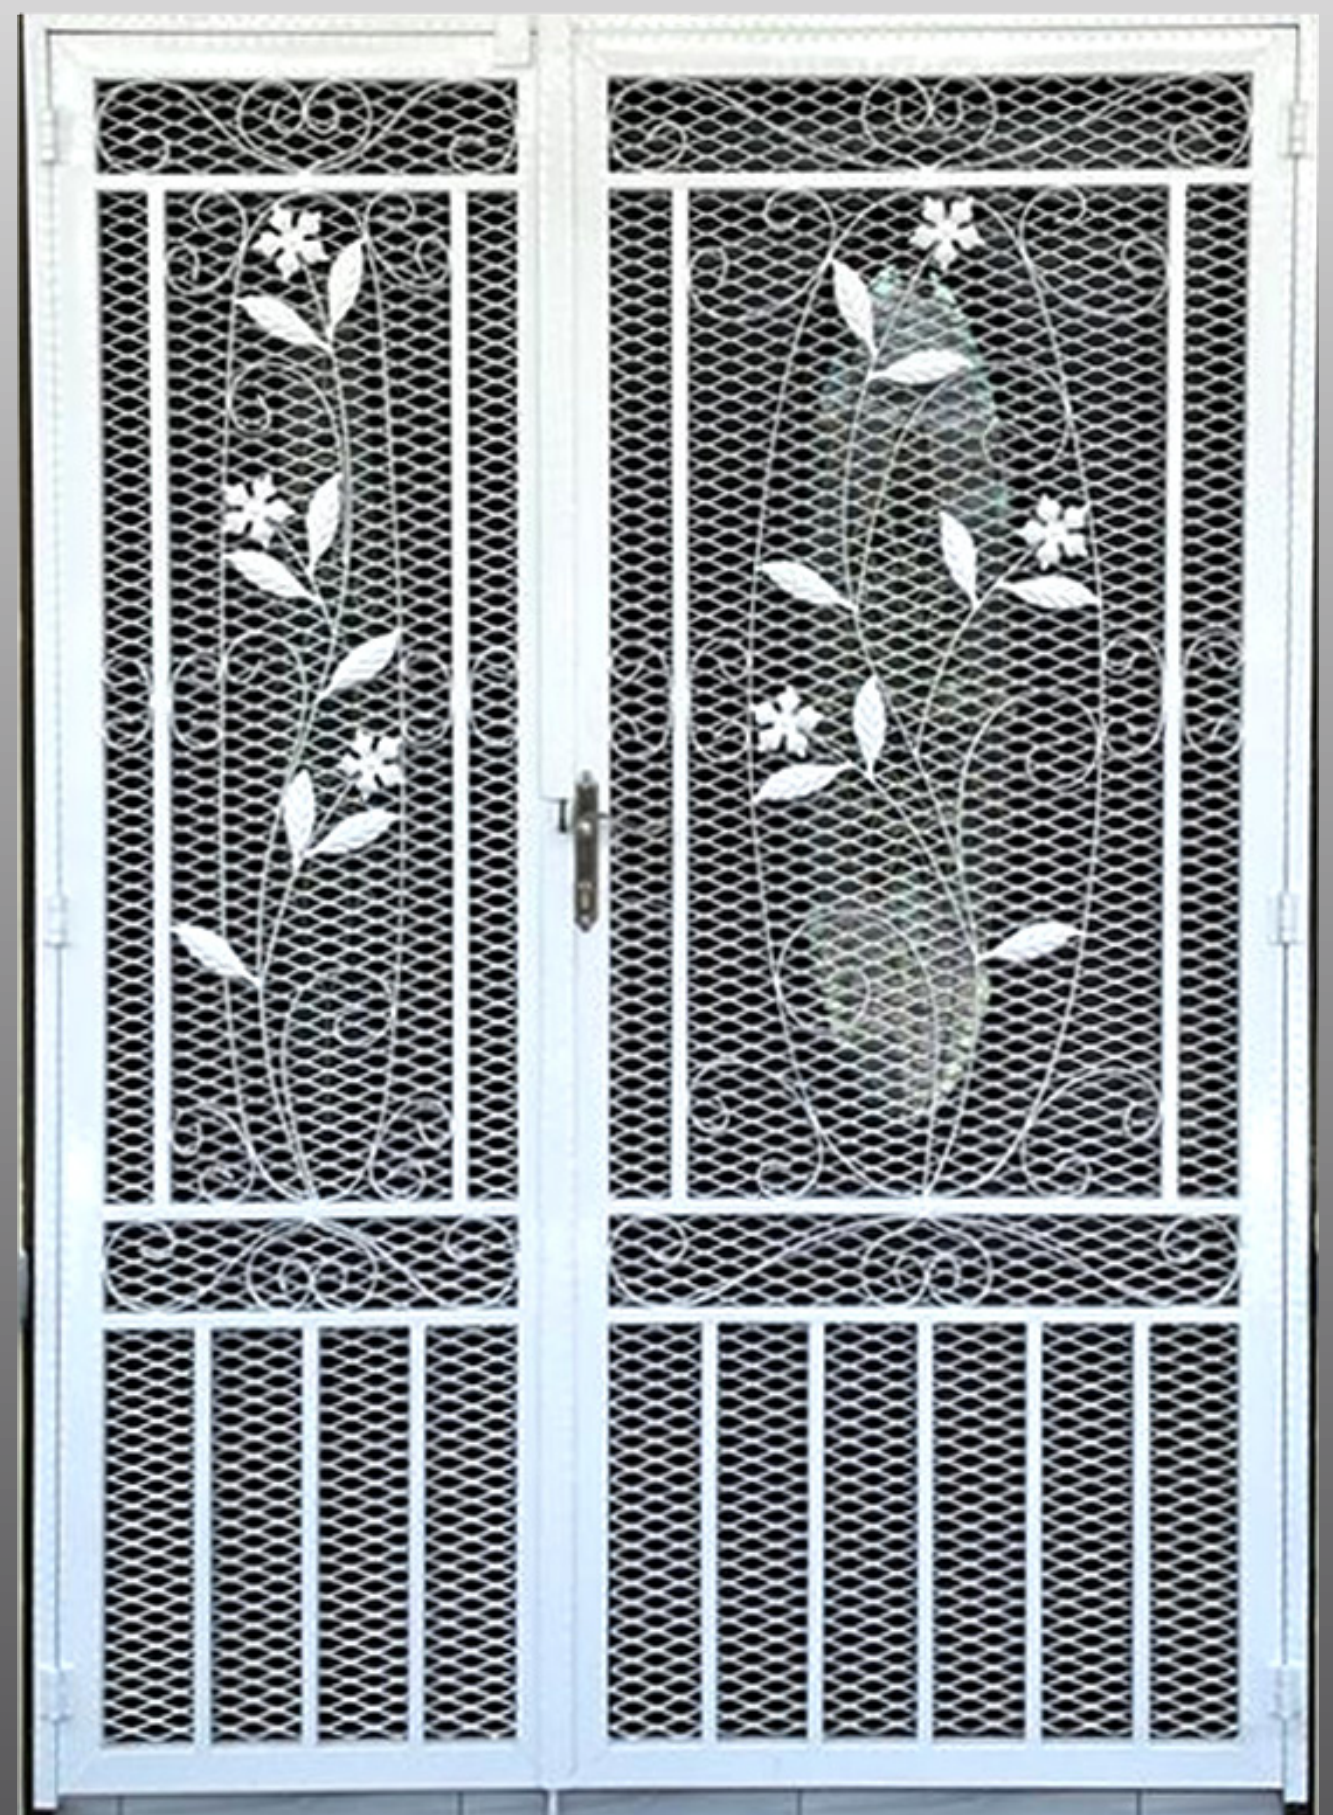

# Main Door (Modern)

MD 15

Double Leaf  
Available  
5 x 7 ft

MD 16

*Colours Available*  
With Smooth or Rough Texture

Black

Gold

Maroon