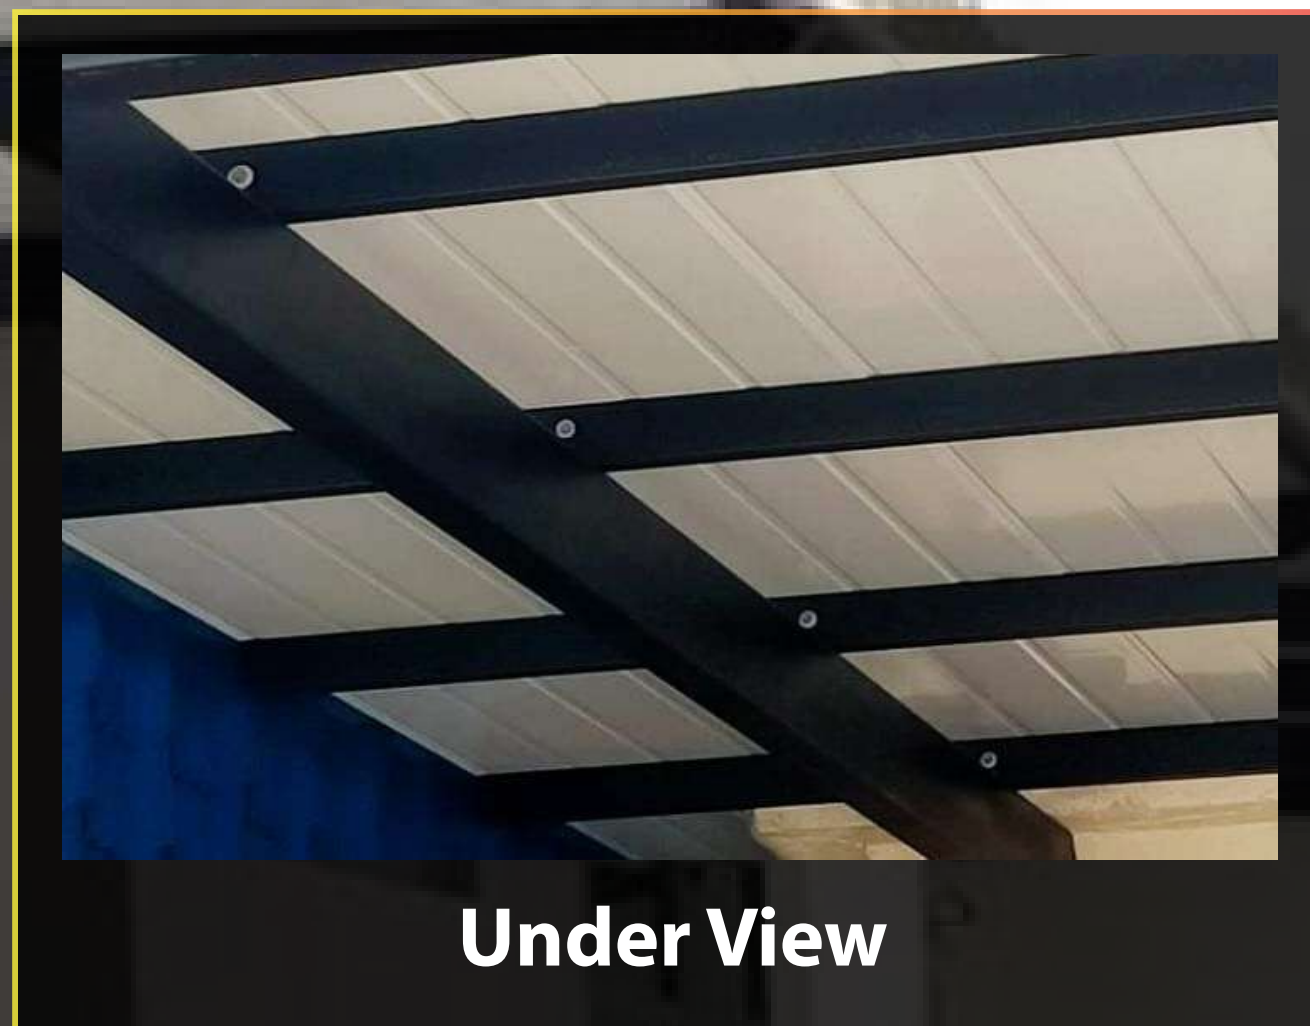

AWNING MATERIAL
PU METAL

KEMASAN PREMIUM

KALIS HABA & BUNYI

Under View

SCENIX SERVICES
DOMESTIC SOLUTIONS

Scenix Services

013-531 9670