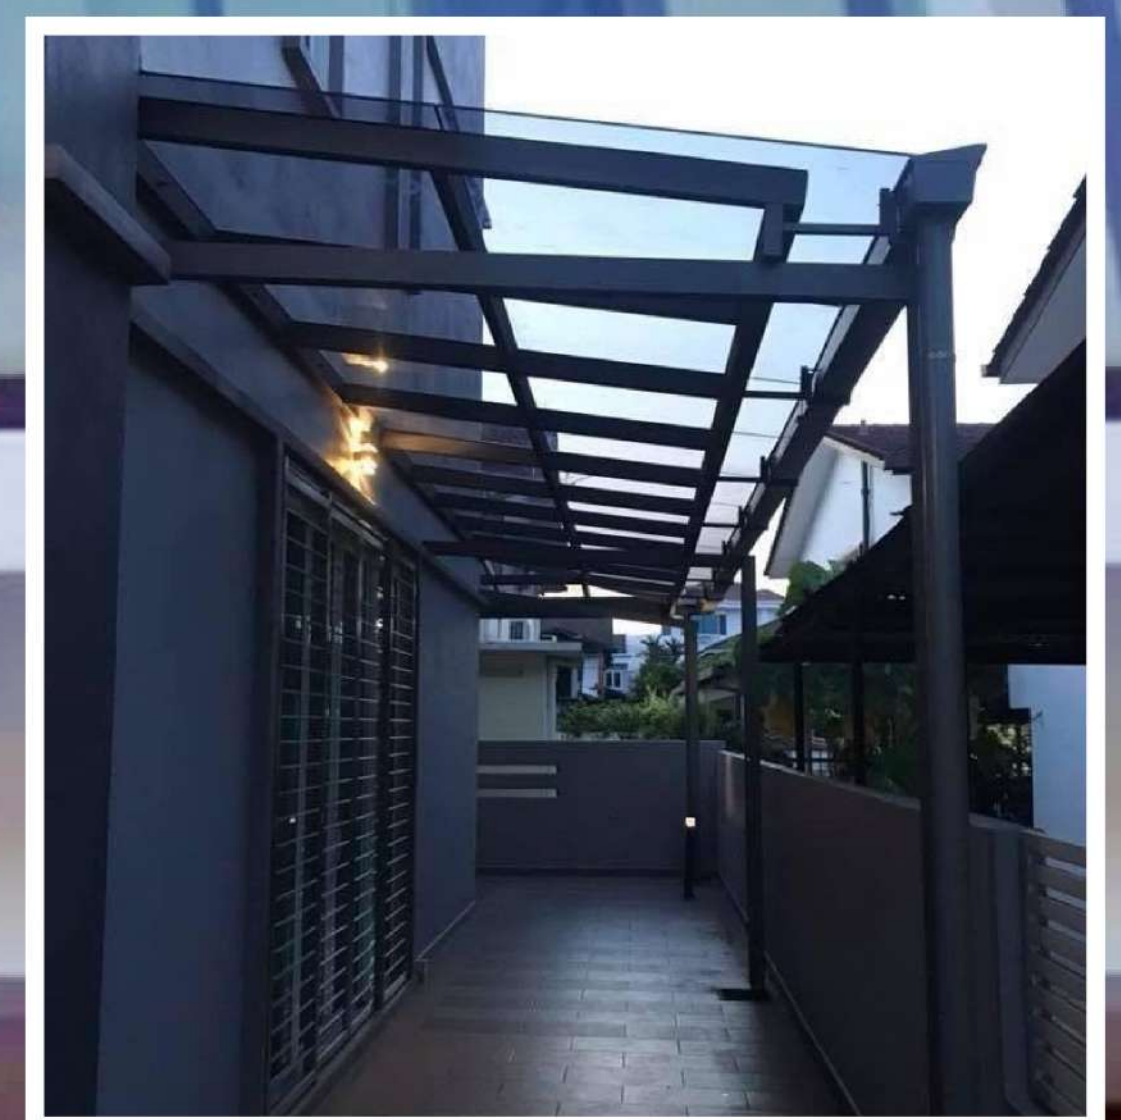

AWNING MATERIAL

TEMPERED GLASS

NAMPAK MEWAH

PENCAHAYAAN

SCENIX SERVICES
DOMESTIC SOLUTIONS

Scenix Services

013-531 9670